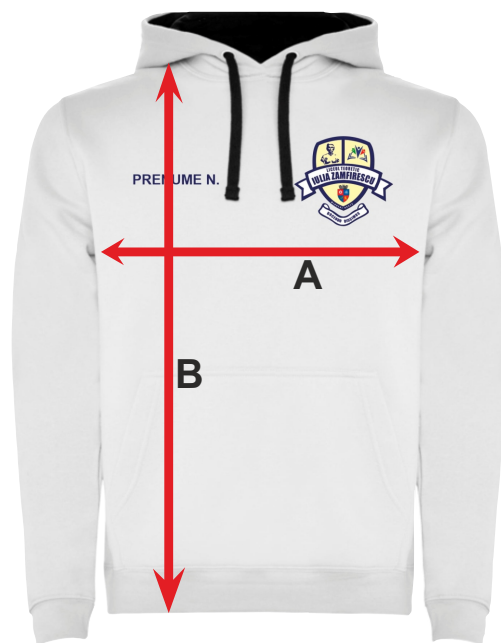

SHOP SCHOOL

URBAN

MĂRIMI

Adulți:	XS	S	M	L	XL	2XL	3XL	4XL
WIDTH (A)	52cm	55cm	57cm	61cm	65cm	66cm	70cm	72cm
LUNGIME (B)	64cm	65cm	69cm	70cm	73cm	75cm	76cm	78cm
Copii:	3/4	5/6	7/8	9/10	11/12			
WIDTH (A)	36cm	39cm	42cm	44cm	49cm			
LUNGIME (B)	44cm	48cm	52cm	55cm	61cm			