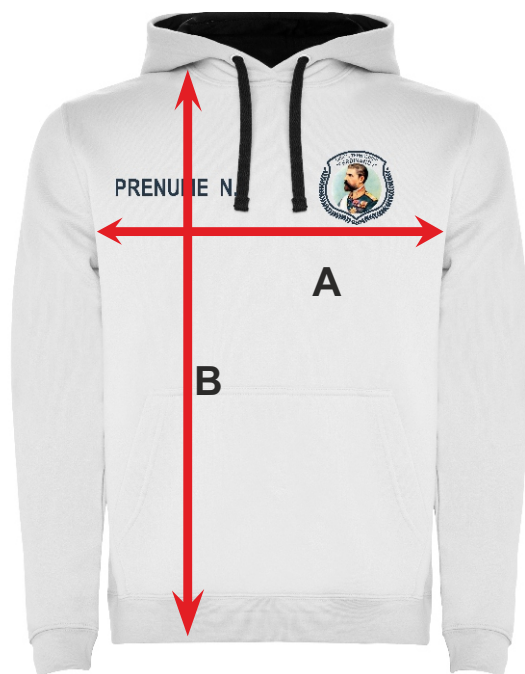

SHOP SCHOOL

URBAN

MĂRIMI

Adulți:	XS	S	M	L	XL	2XL	3XL	4XL
WIDTH (A)	52cm	55cm	57cm	61cm	65cm	66cm	70cm	72cm
LUNGIME (B)	64cm	65cm	69cm	70cm	73cm	75cm	76cm	78cm
Copii:	3/4	5/6	7/8	9/10	11/12			
WIDTH (A)	36cm	39cm	42cm	44cm	49cm			
LUNGIME (B)	44cm	48cm	52cm	55cm	61cm			